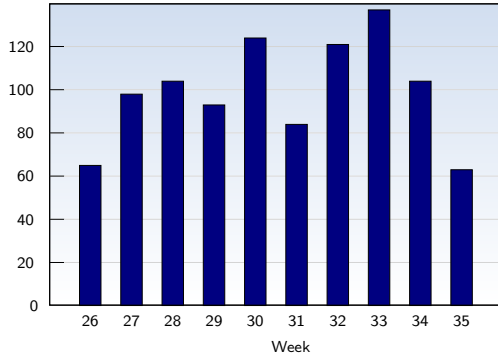

Unique Visits

This analysis summarizes multiple page impressions of an individual visitor into unique visits. A visitor is counted as an unique visit when requesting at least one page. If more than 30 minutes have elapsed since the first page impression, further requests will be counted as a new unique visit.

Date	Amount
Week 26 06/30/10-07/03/10	65
Week 27 07/04/10-07/10/10	98
Week 28 07/11/10-07/17/10	104
Week 29 07/18/10-07/24/10	93
Week 30 07/25/10-07/31/10	124
Week 31 08/01/10-08/07/10	84
Week 32 08/08/10-08/14/10	121
Week 33 08/15/10-08/21/10	137
Week 34 08/22/10-08/28/10	104
Week 35 08/29/10-08/31/10	63
Total	993

Page Views

These statistics show all successful page views (also known as page impressions) and the time they were made. Only fully loaded pages are counted. Individual images and components are not included.

Pages per Visit

The average number of pages opened per unique visit. Only fully loaded pages are counted.

Date	Amount
Week 26 06/30/10-07/03/10	1.18
Week 27 07/04/10-07/10/10	2.82
Week 28 07/11/10-07/17/10	1.37
Week 29 07/18/10-07/24/10	1.41
Week 30 07/25/10-07/31/10	2.34
Week 31 08/01/10-08/07/10	1.92
Week 32 08/08/10-08/14/10	1.85
Week 33 08/15/10-08/21/10	1.62
Week 34 08/22/10-08/28/10	1.15
Week 35 08/29/10-08/31/10	2.08
Average	1.79