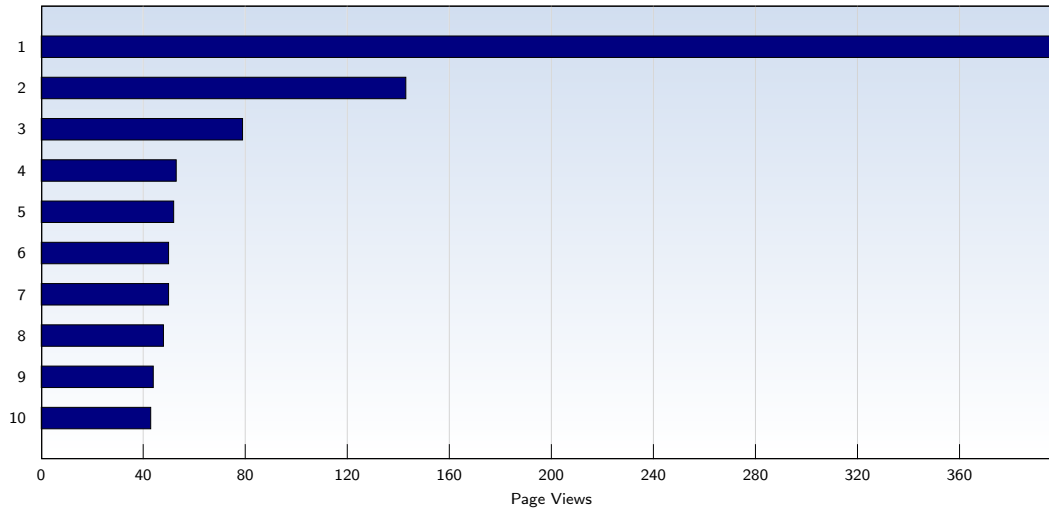

Top 10 Popular Pages

Rank	Page	Amount	%
1	nativerunners.org/	396	22
2	nativerunners.org/tinc	143	8
3	nativerunners.org/main/board.htm	79	4
4	nativerunners.org/main/links.htm	53	2
5	nativerunners.org/contactus.htm	52	2
6	nativerunners.org/main/index.htm	50	2
7	nativerunners.org/publicrelations/news.htm	50	2
8	nativerunners.org/elite/index.htm	48	2
9	nativerunners.org/main/aboutus.htm	44	2
10	nativerunners.org/college/index.htm	43	2
	Total	1774	

These statistics show you the most frequently called pages.