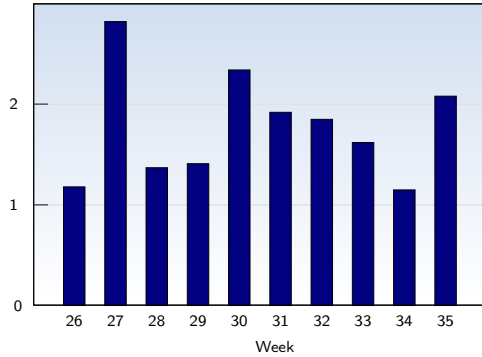

Date	Amount
Week 26 06/30/10-07/03/10	65
Week 27 07/04/10-07/10/10	98
Week 28 07/11/10-07/17/10	104
Week 29 07/18/10-07/24/10	93
Week 30 07/25/10-07/31/10	124
Week 31 08/01/10-08/07/10	84
Week 32 08/08/10-08/14/10	121
Week 33 08/15/10-08/21/10	137
Week 34 08/22/10-08/28/10	104
Week 35 08/29/10-08/31/10	63
Total	993

Page Views

These statistics show all successful page views (also known as page impressions) and the time they were made. Only fully loaded pages are counted. Individual images and components are not included.

Date	Amount
Week 26 06/30/10-07/03/10	77
Week 27 07/04/10-07/10/10	276
Week 28 07/11/10-07/17/10	142
Week 29 07/18/10-07/24/10	131
Week 30 07/25/10-07/31/10	290
Week 31 08/01/10-08/07/10	161
Week 32 08/08/10-08/14/10	224
Week 33 08/15/10-08/21/10	222
Week 34 08/22/10-08/28/10	120
Week 35 08/29/10-08/31/10	131
Total	1774

Pages per Visit

The average number of pages opened per unique visit. Only fully loaded pages are counted.

Date	Amount
Week 26 06/30/10-07/03/10	1.18
Week 27 07/04/10-07/10/10	2.82
Week 28 07/11/10-07/17/10	1.37
Week 29 07/18/10-07/24/10	1.41
Week 30 07/25/10-07/31/10	2.34
Week 31 08/01/10-08/07/10	1.92
Week 32 08/08/10-08/14/10	1.85
Week 33 08/15/10-08/21/10	1.62
Week 34 08/22/10-08/28/10	1.15
Week 35 08/29/10-08/31/10	2.08
Average	1.79