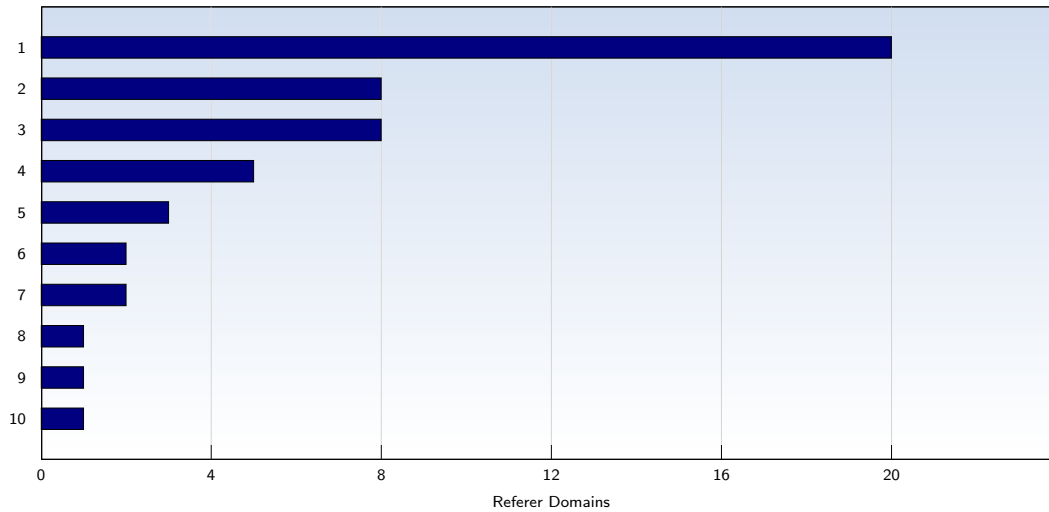

Top 10 Referer Domains

Rank	Domain	Amount	%
1	navajoeliterunners.org	20	2
2	bing.com	8	0
3	yahoo.com	8	0
4	yandex.ru	5	0
5	baidu.com	3	0
6	facebook.com	2	0
7	sitedossier.com	2	0
8	ebay.com	1	0
9	nativepaths.info	1	0
10	navajocustom.com	1	0
	Total	52	

52 out of 993 visits contained a referer that could be evaluated. This analysis shows domains referring to your site. Subpages are summarized under the main domain.