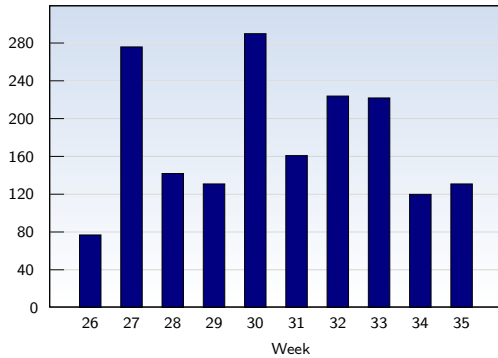

Unique Visits

This analysis summarizes multiple page impressions of an individual visitor into unique visits. A visitor is counted as an unique visit when requesting at least one page. If more than 30 minutes have elapsed since the first page impression, further requests will be counted as a new unique visit.

Date	Amount
Week 26 06/30/10-07/03/10	65
Week 27 07/04/10-07/10/10	98
Week 28 07/11/10-07/17/10	104
Week 29 07/18/10-07/24/10	93
Week 30 07/25/10-07/31/10	124
Week 31 08/01/10-08/07/10	84
Week 32 08/08/10-08/14/10	121
Week 33 08/15/10-08/21/10	137
Week 34 08/22/10-08/28/10	104
Week 35 08/29/10-08/31/10	63
Total	993

Page Views

These statistics show all successful page views (also known as page impressions) and the time they were made. Only fully loaded pages are counted. Individual images and components are not included.

Pages per Visit

The average number of pages opened per unique visit. Only fully loaded pages are counted.

Date	Amount
Week 26 06/30/10-07/03/10	1.18
Week 27 07/04/10-07/10/10	2.82
Week 28 07/11/10-07/17/10	1.37
Week 29 07/18/10-07/24/10	1.41
Week 30 07/25/10-07/31/10	2.34
Week 31 08/01/10-08/07/10	1.92
Week 32 08/08/10-08/14/10	1.85
Week 33 08/15/10-08/21/10	1.62
Week 34 08/22/10-08/28/10	1.15
Week 35 08/29/10-08/31/10	2.08
Average	1.79